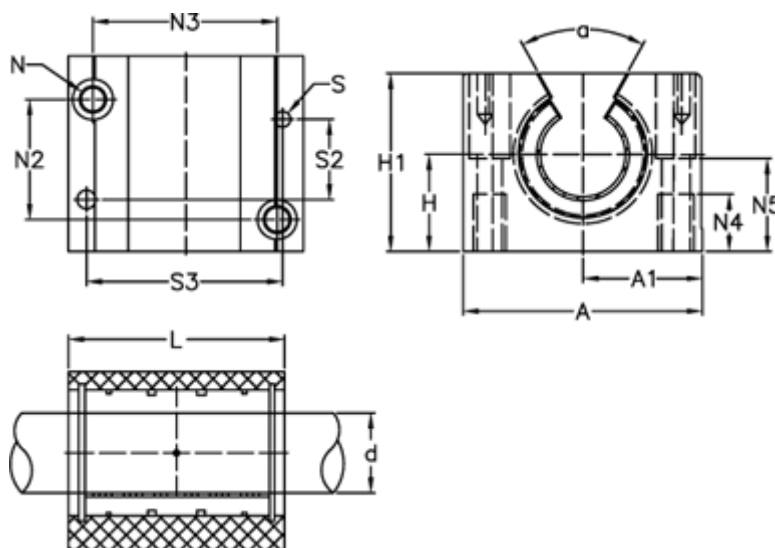

Article number: 503104014

Description: Open pillow block PMNC 40 F
FM standard bearing included

Measures

A = 108	N3 = 86.00
a = 60 degrees	N4 = 26
A1 = 54.0	N5 = 44.0
H = 45	S = 8
H1 = 77	S2 = 35
L = 91	S3 = 90
N = M12 x 1,75	Static load (kg) = 3360
N2 = 58.00	Weight (kg) = 1.000